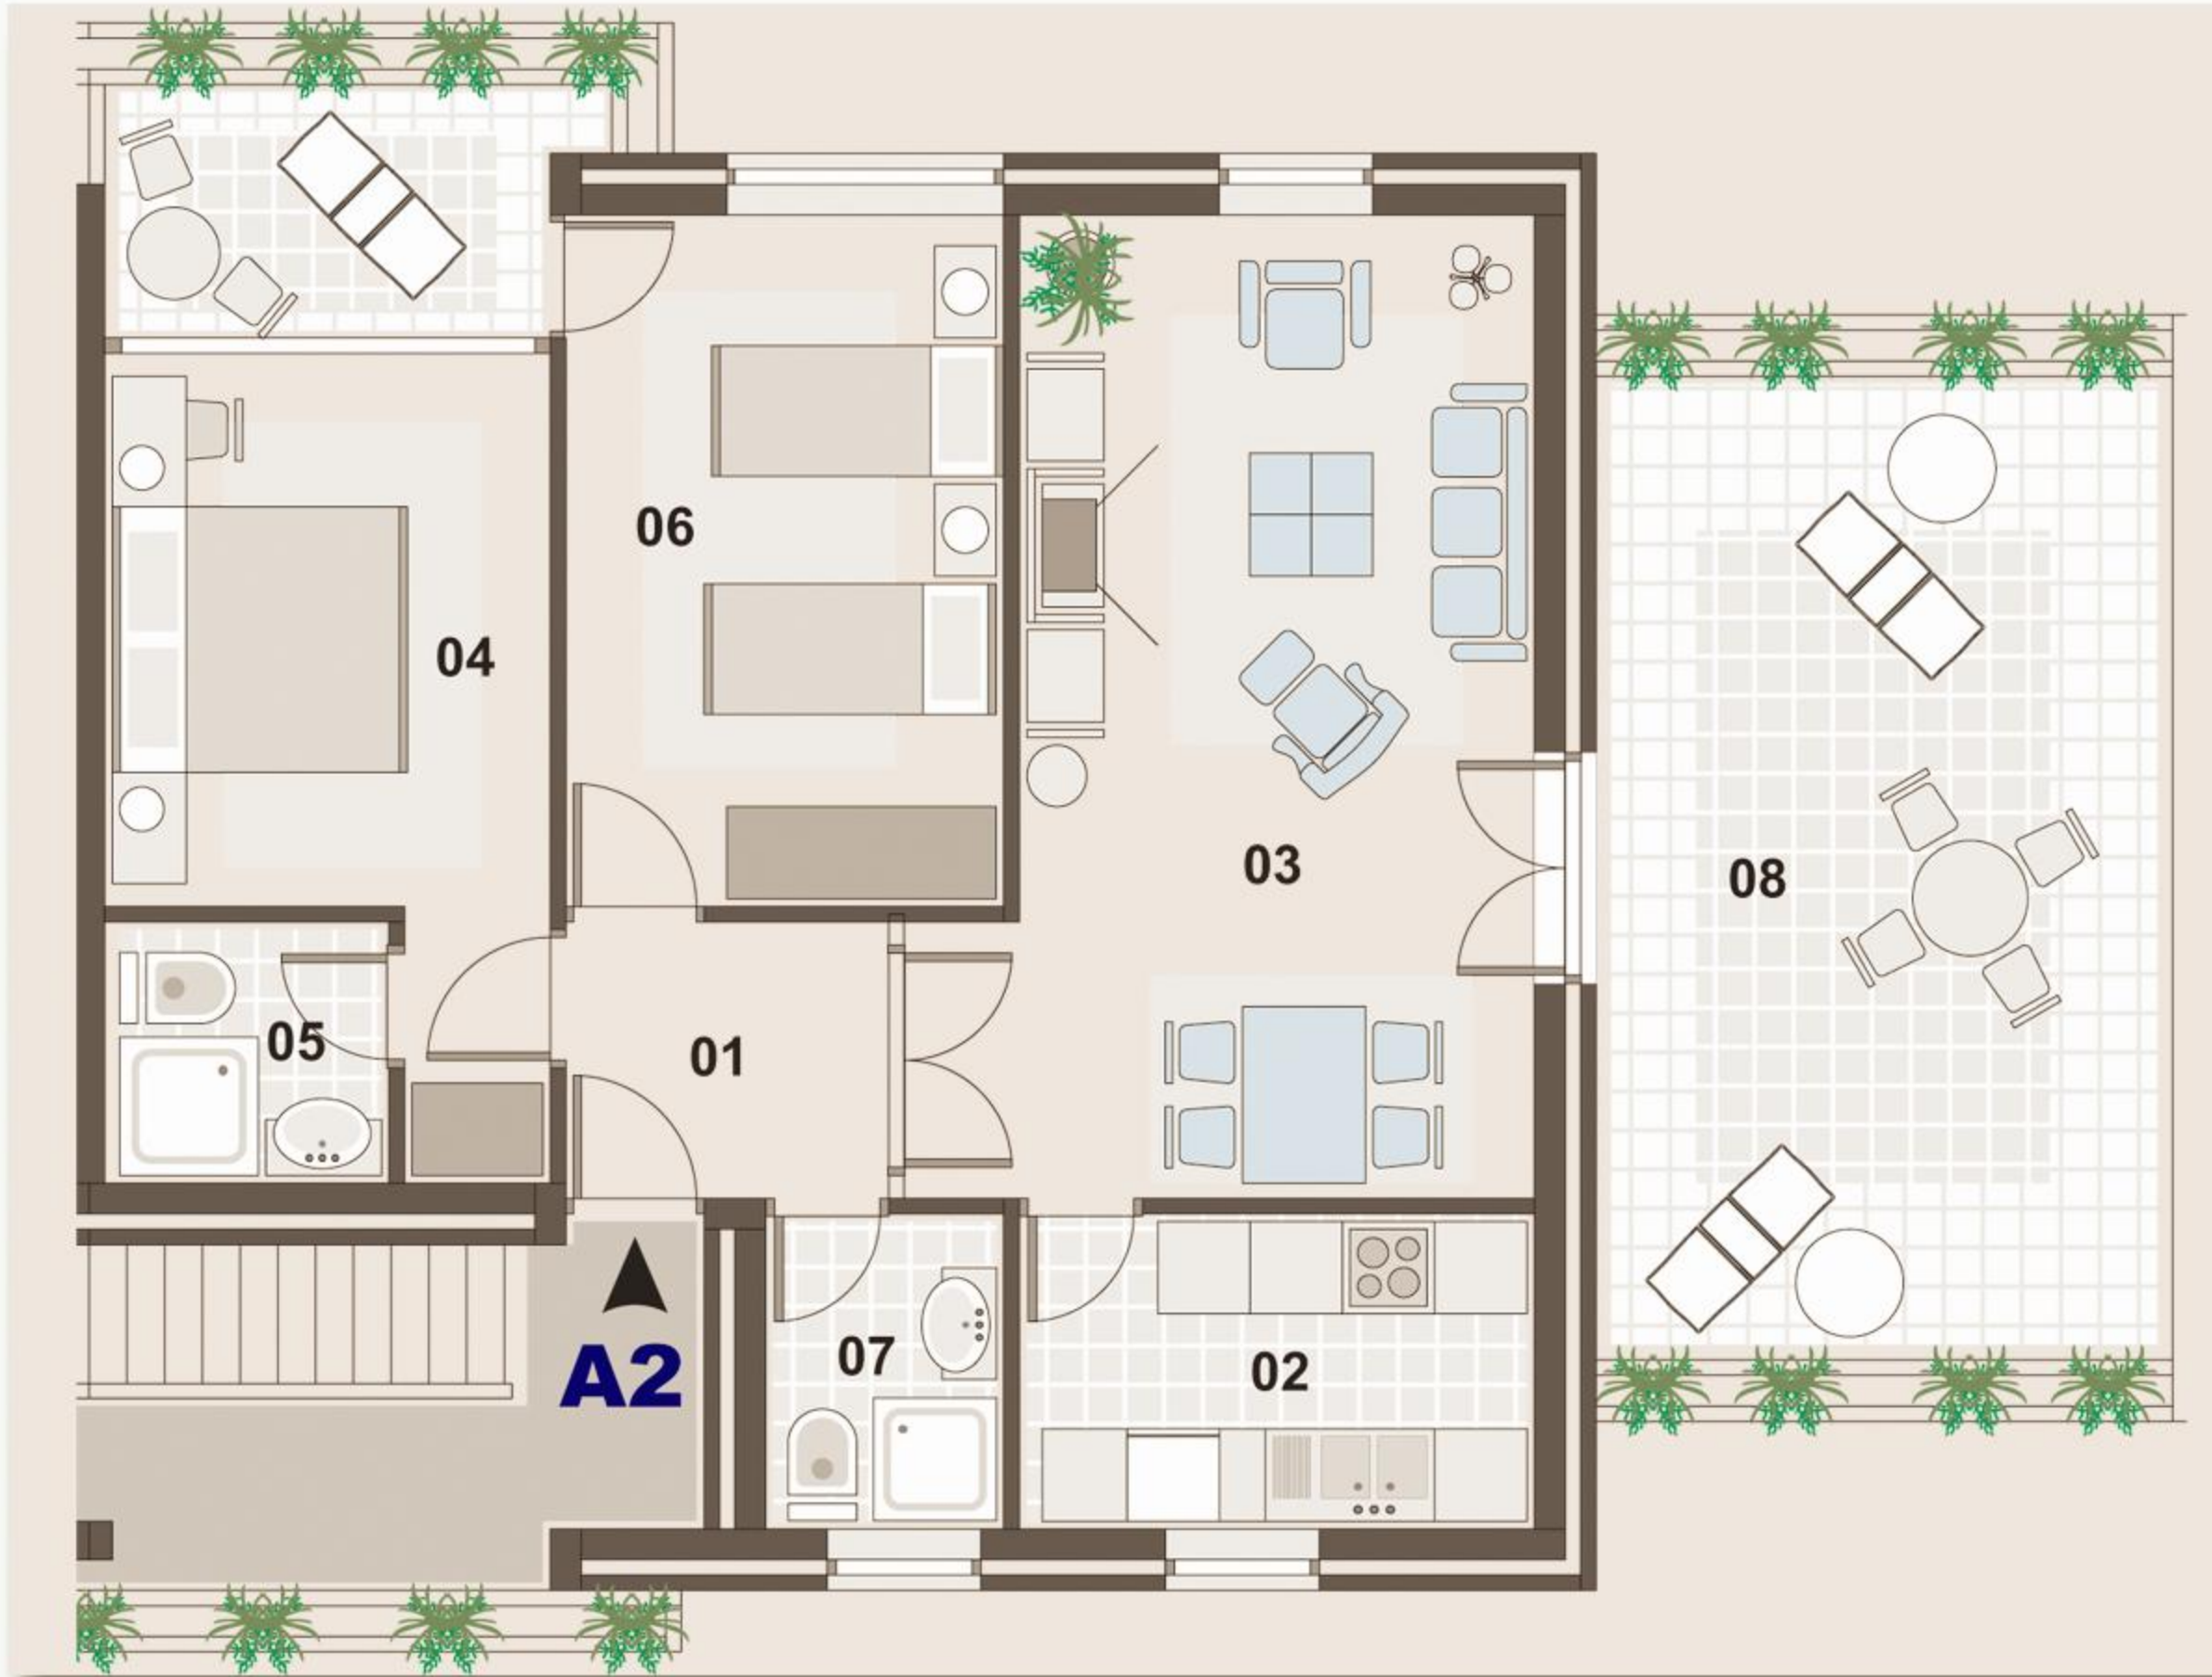

Apartment type 2

01	HALL	3.57 m ²
02	KITCHEN	6.76 m ²
03	LIVING R. AND DINNING	22.93 m ²
04	BEDROOM	12.38 m ²
05	BATHROOM	3.06 m ²
06	BEDROOM	12.28 m ²
07	BATHROOM	3.48 m ²
08	BALCONY	24.00 m ²
09	BALCONY	4.96 m ²

TOTAL AREA 93.40 m²