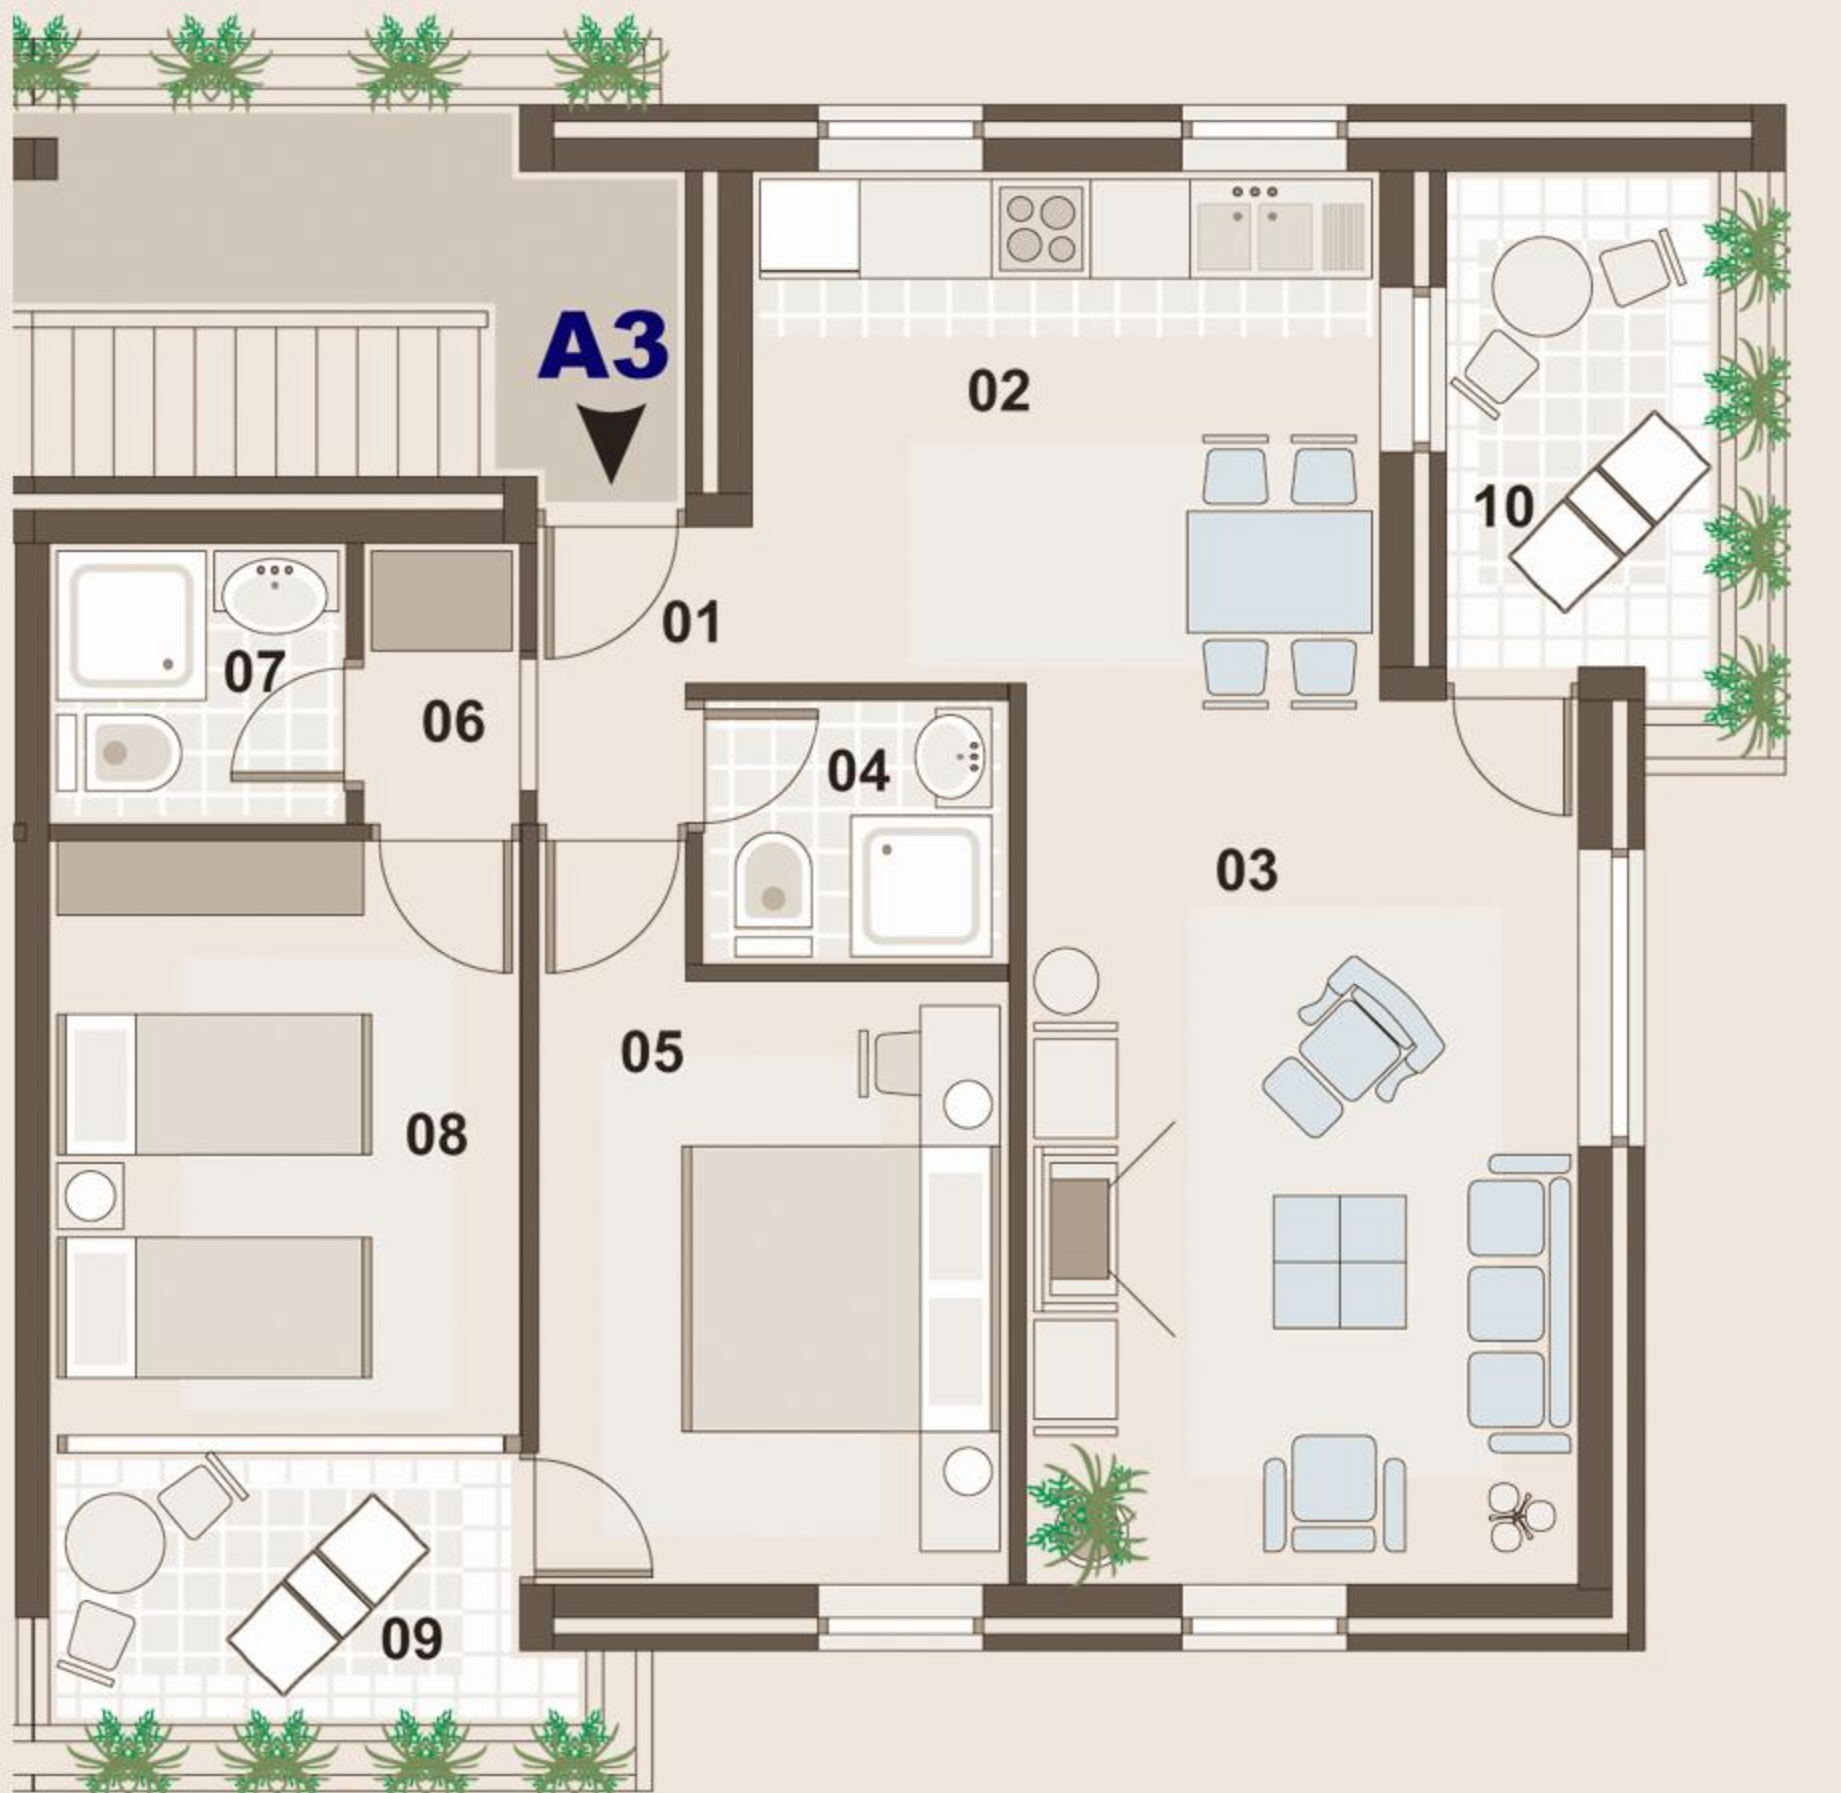

Apartment type 3

01	HALL	2.05 m ²
02	KITCHEN	12.80 m ²
03	LIVING ROOM	17.85 m ²
04	BATHROOM	3.00 m ²
05	BEDROOM	10.00 m ²
06	DRESSING	1.70 m ²
07	BATHROOM	3.05 m ²
08	BEDROOM	9.85 m ²
09	BALCONY	5.25 m ²
10	BALCONY	5.80 m ²

TOTAL AREA

71.35 m²